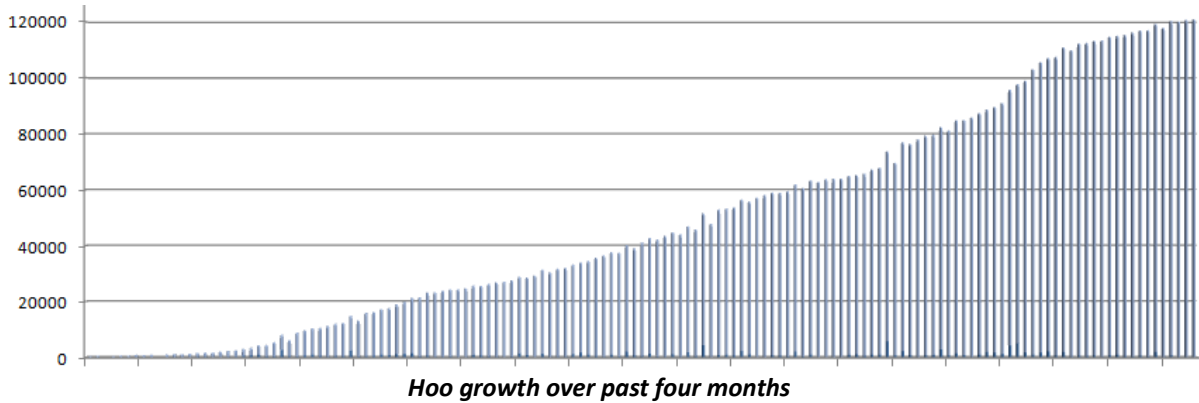

"Windows Azure was a natural choice for us as it provides almost infinite scalability on a PAYG (Pay As You Grow) basis with the added bonus we can continue to use C# and Visual Studio to develop our service." says Greensted.